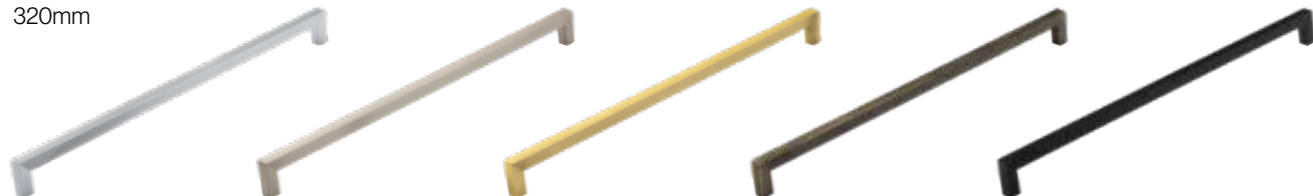

Code / HAN-185 Code / HAN-188 Code / HAN-191

Bailgate Pull Handle
320mm

Code / HAN-186 Code / HAN-189 Code / HAN-192

Battersea T-Bar | Chrome Plated | Dull Nickel | Brushed Satin Brass | Dark Brushed Brass | Matt Black
60mm

Code / HAN-196 Code / HAN-202 Code / HAN-193 Code / HAN-199 Code / HAN-205

Battersea Pull Handle
160mm

Code / HAN-197 Code / HAN-203 Code / HAN-194 Code / HAN-200 Code / HAN-206

Battersea Pull Handle
320mm